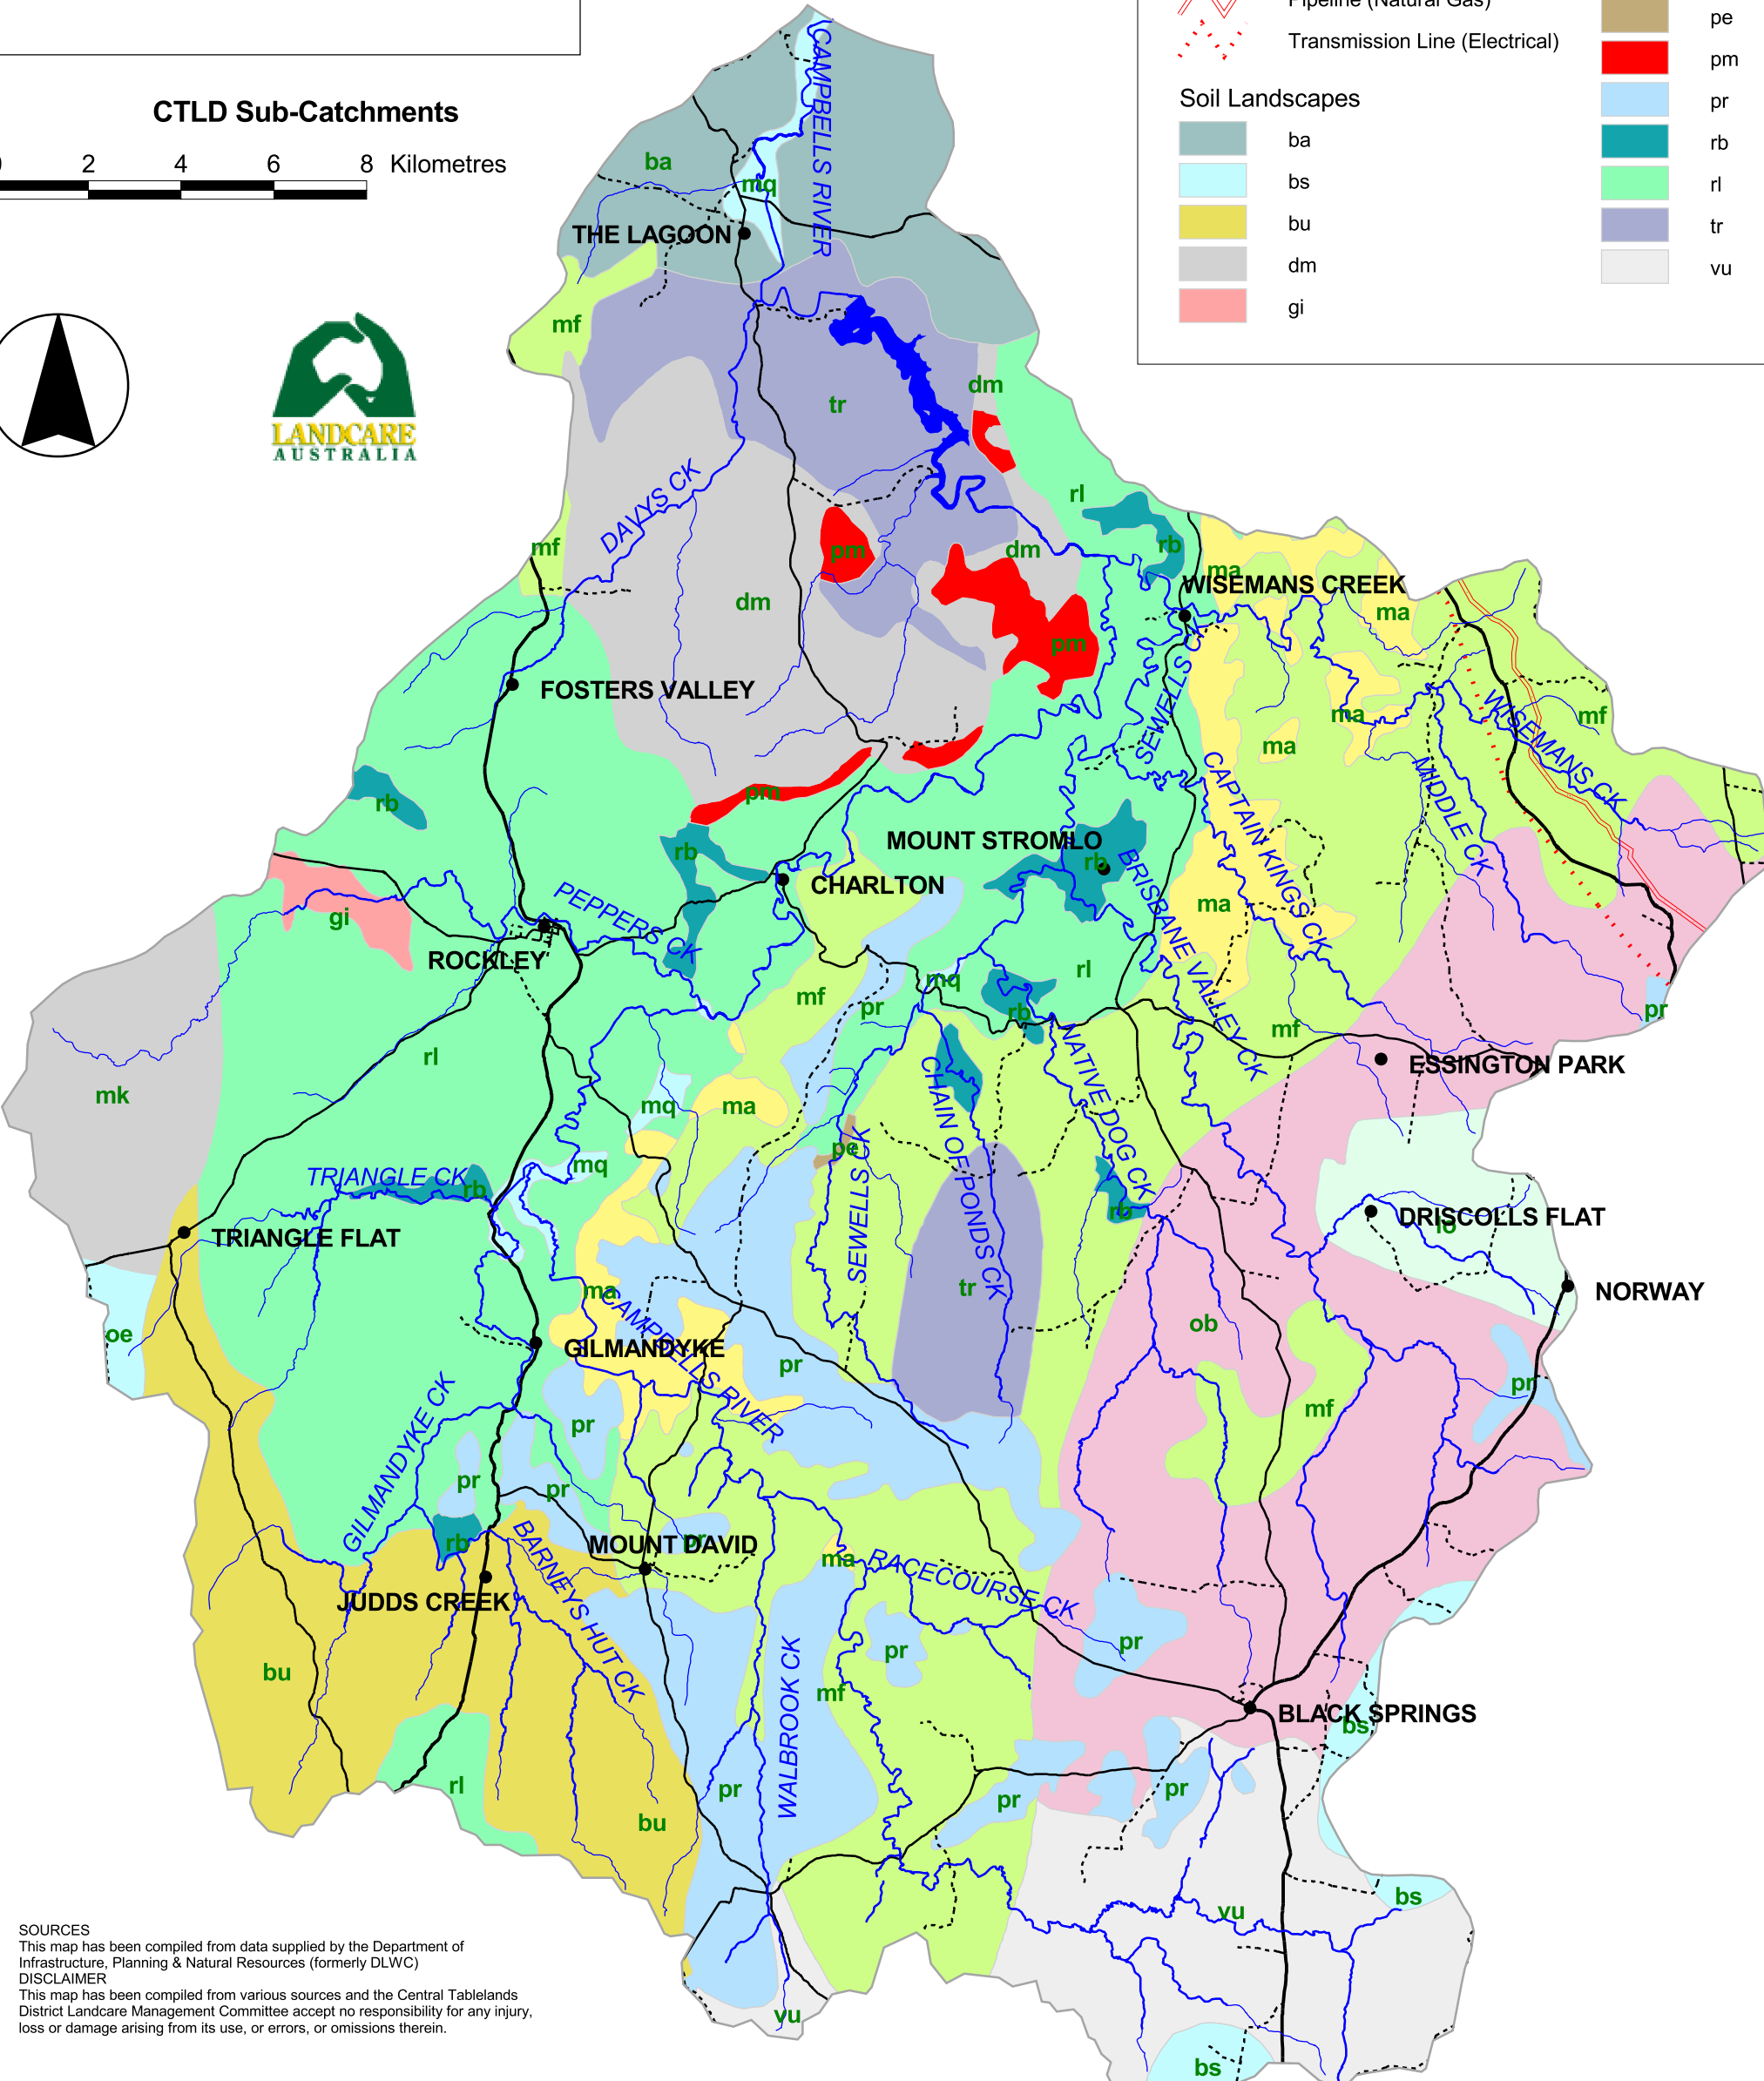

Map sc8.4: Campbells River Catchment Soil Landscapes

Area - 110,520 ha

CTLD Sub-Catchments

0 2 4 6 8 Kilometres

SOURCES
 This map has been compiled from data supplied by the Department of Infrastructure, Planning & Natural Resources (formerly DLWC)

DISCLAIMER
 This map has been compiled from various sources and the Central Tablelands District Landcare Management Committee accept no responsibility for any injury, loss or damage arising from its use, or errors, or omissions therein.