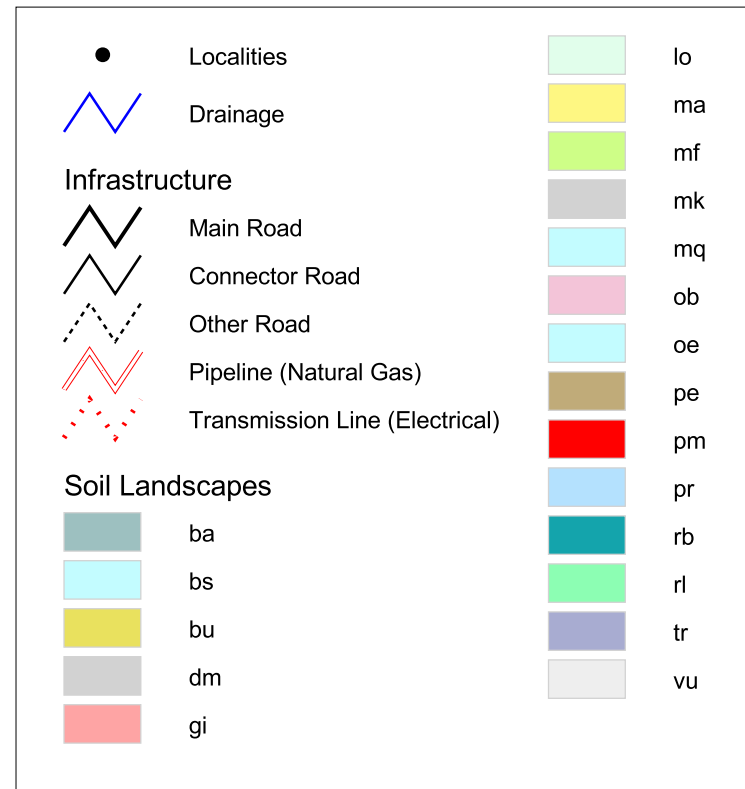

Map sc8.4: Campbells River Catchment Soil Landscapes

Area - 110,520 ha

CTLD Sub-Catchments

0 2 4 6 8 Kilometres

SOURCES
 This map has been compiled from data supplied by the Department of Infrastructure, Planning & Natural Resources (formerly DLWC)

DISCLAIMER
 This map has been compiled from various sources and the Central Tablelands District Landcare Management Committee accept no responsibility for any injury, loss or damage arising from its use, or errors, or omissions therein.