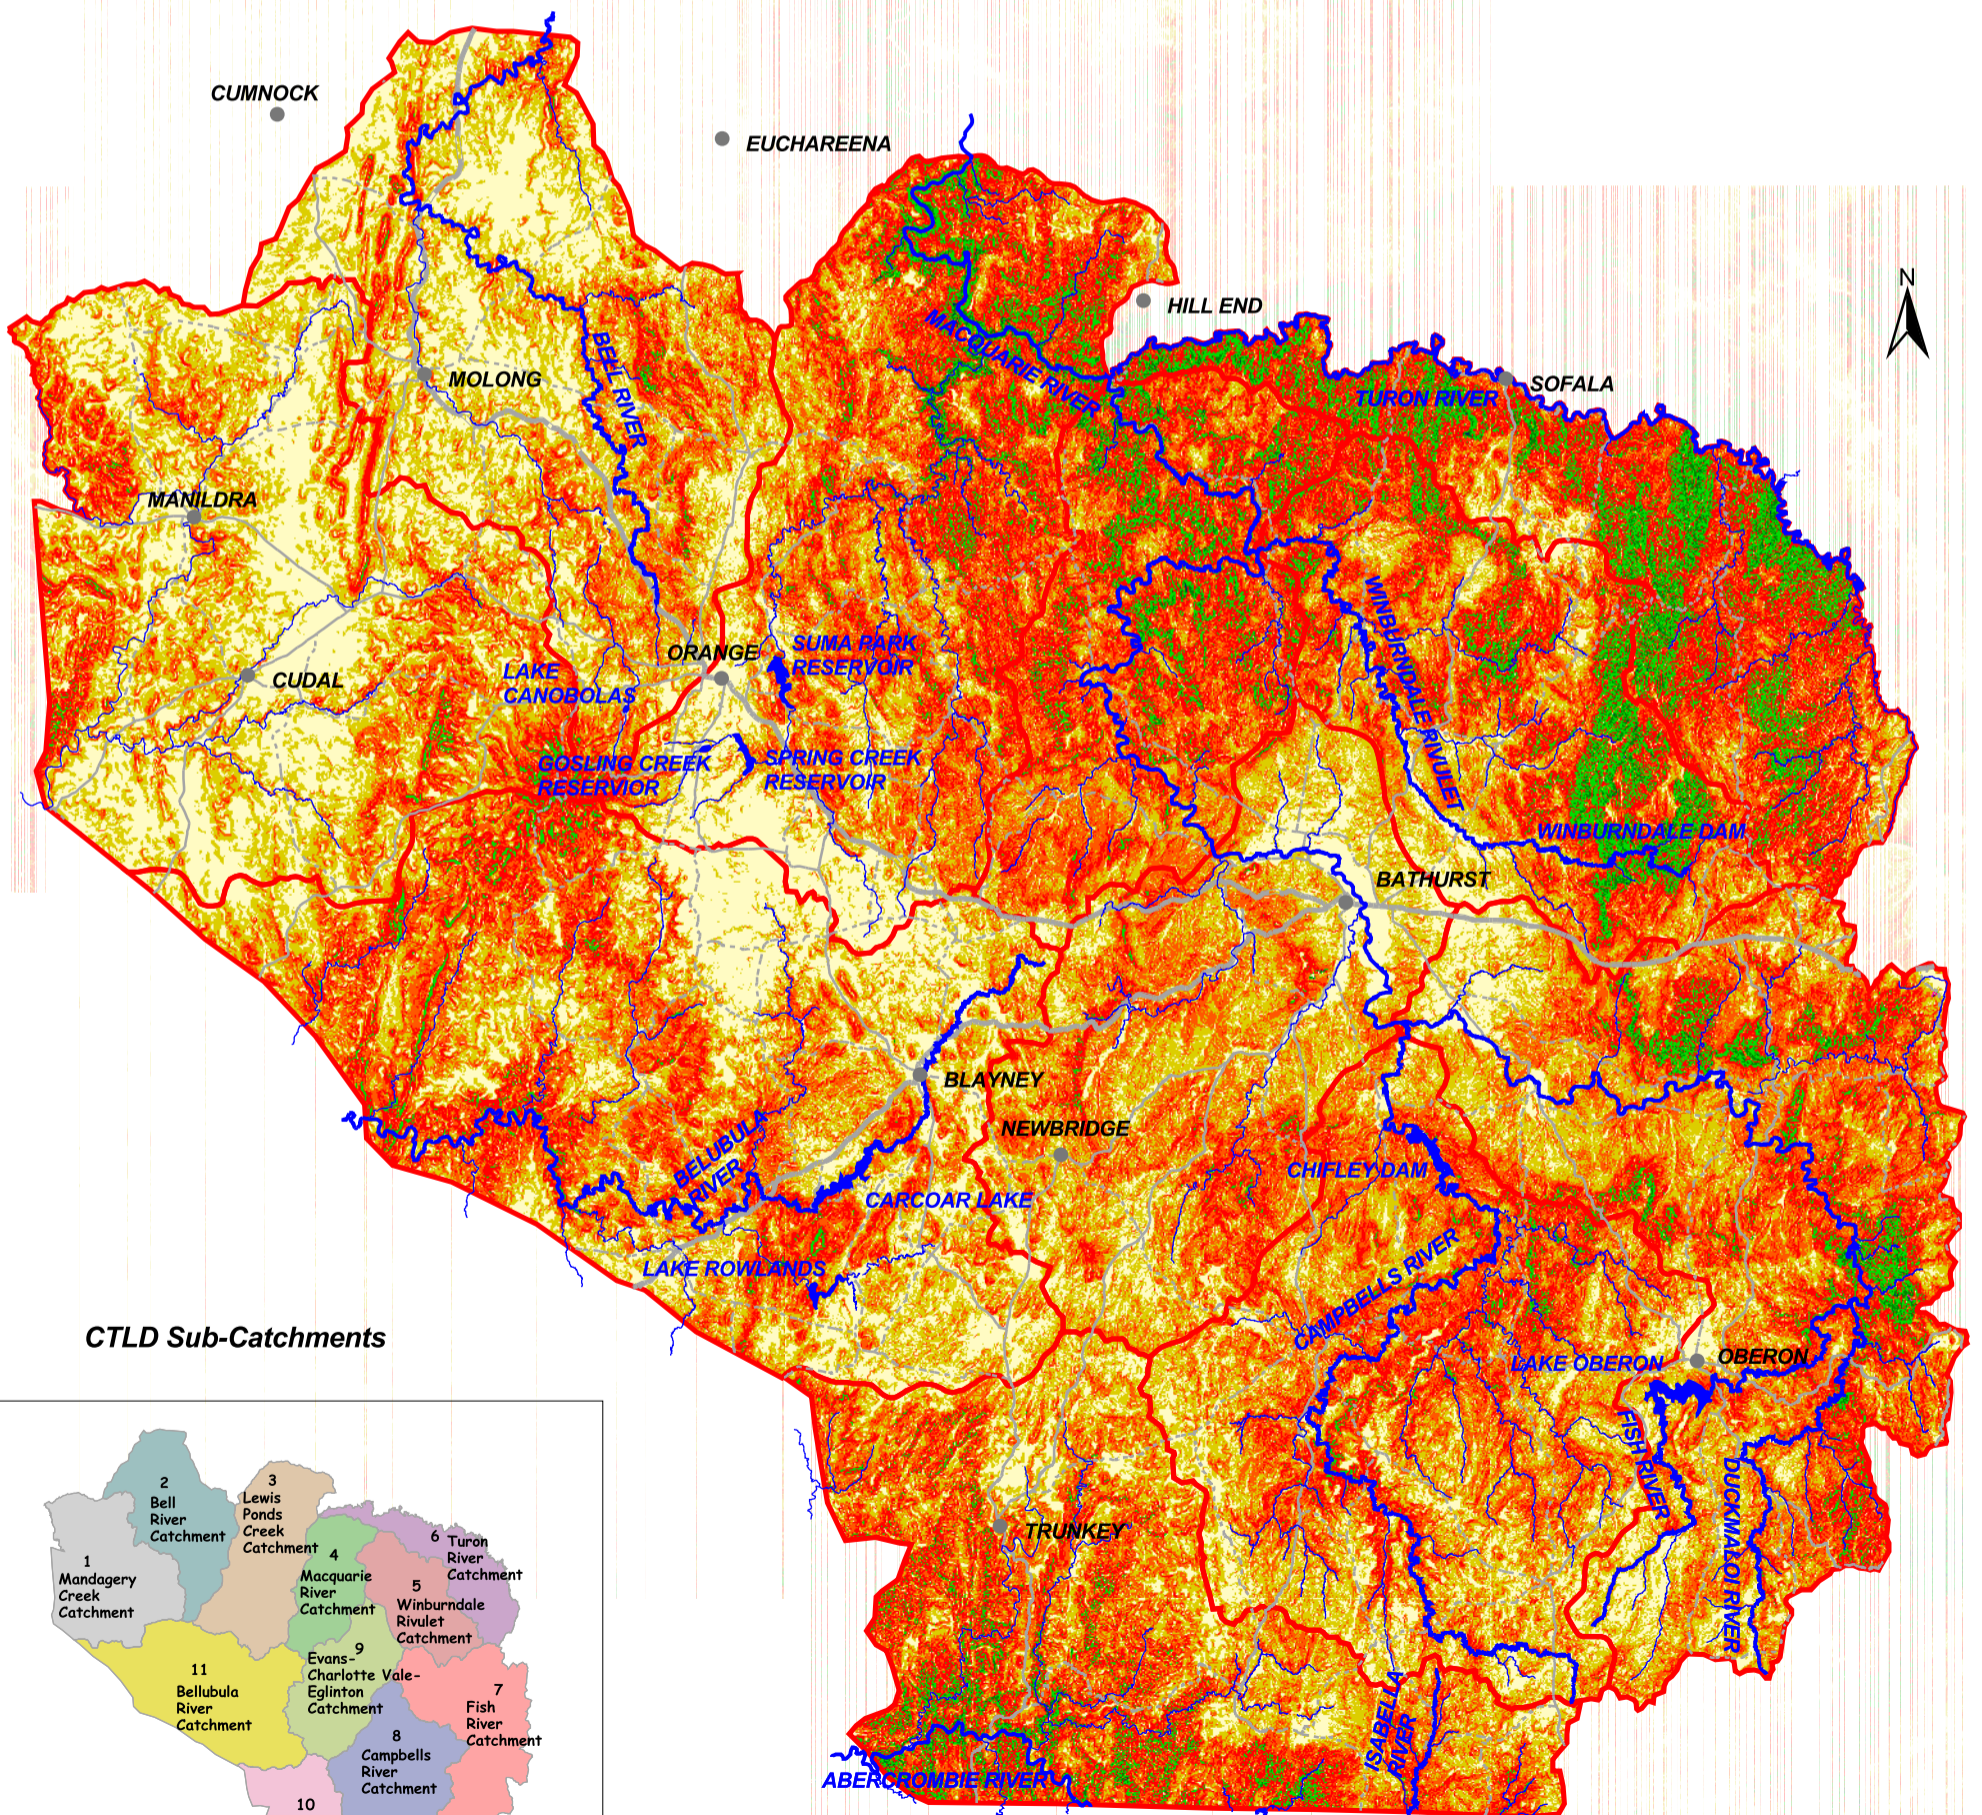

Central Tablelands Landcare District: Slope Map: 5.3

SOURCES
This map has been compiled from data supplied by the Department of Infrastructure Planning and Natural Resources (formerly DLWC)

DISCLAIMER
This map has been compiled from various sources and the Central Tablelands District Landcare Management Committee accept no responsibility for any injury, loss or damage arising from its use, or errors, or omissions therein.

CTLD Sub-Catchments