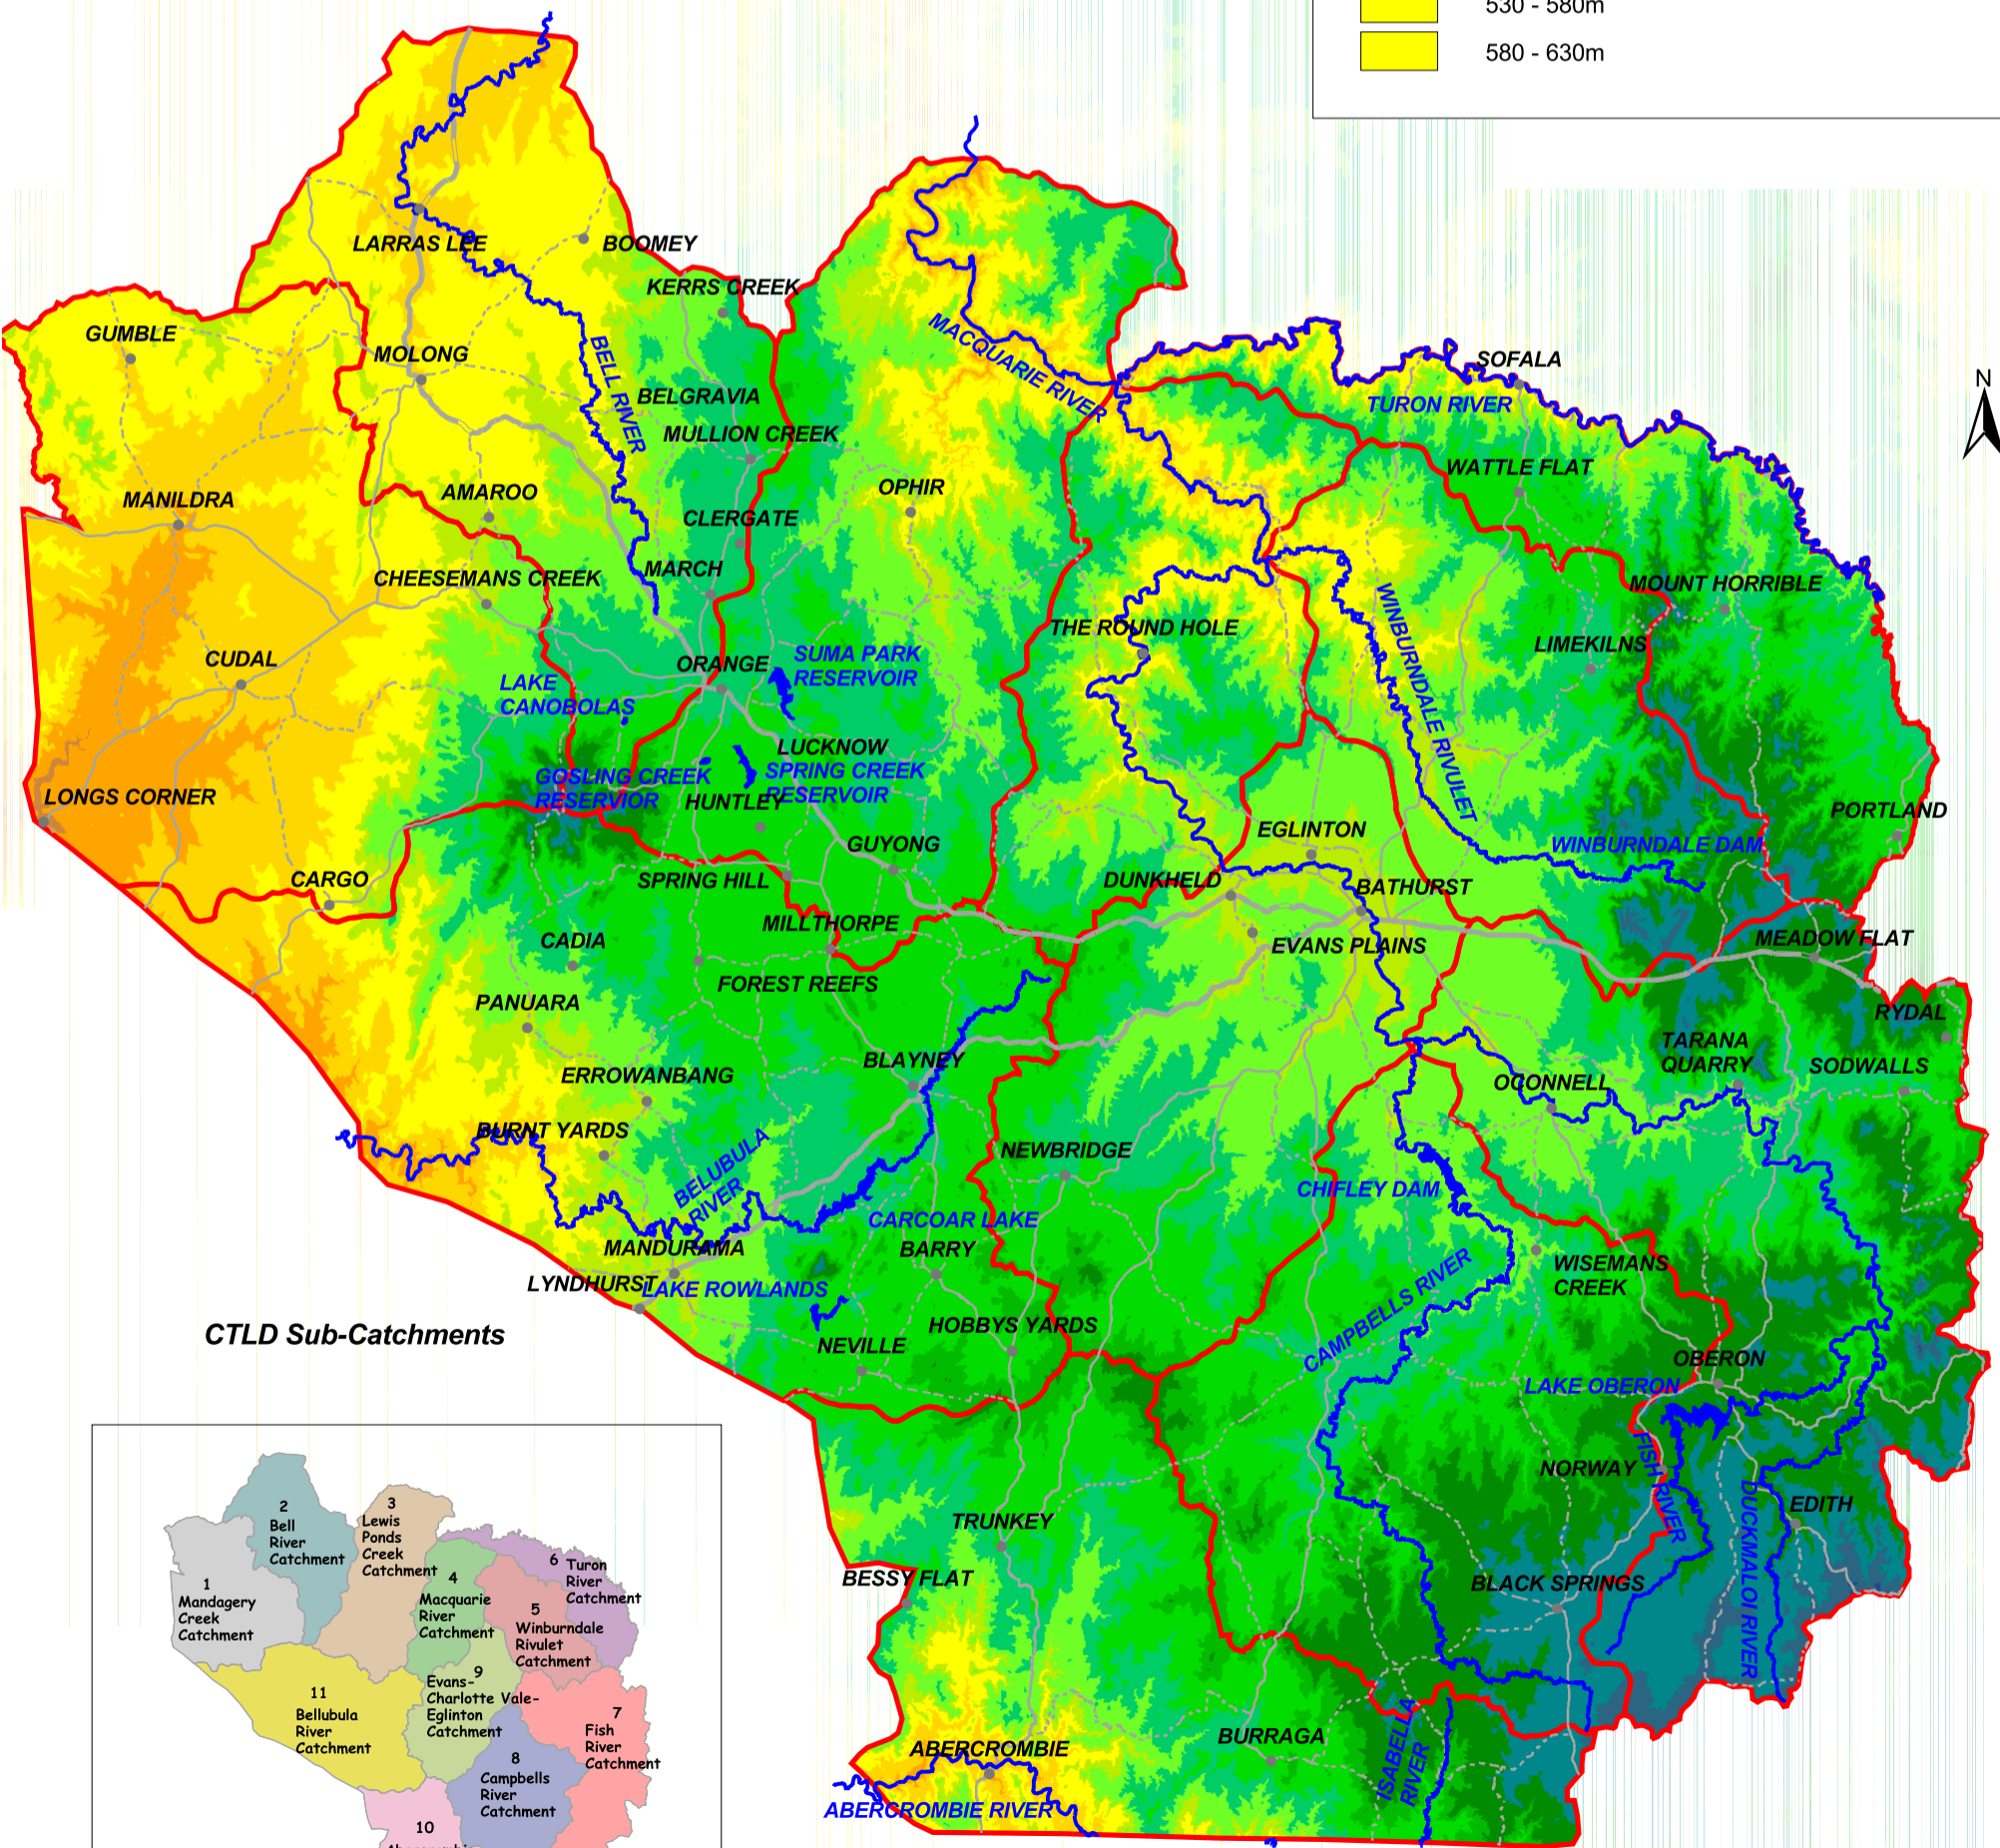

Central Tablelands Landcare District: Topography Map: 5.2

SOURCES
This map has been compiled from data supplied by the Department of Infrastructure Planning and Natural Resources (formerly DLWC)

DISCLAIMER
This map has been compiled from various sources and the Central Tablelands District Landcare Management Committee accept no responsibility for any injury, loss or damage arising from its use, or errors, or omissions therein.

CTLD Sub-Catchments