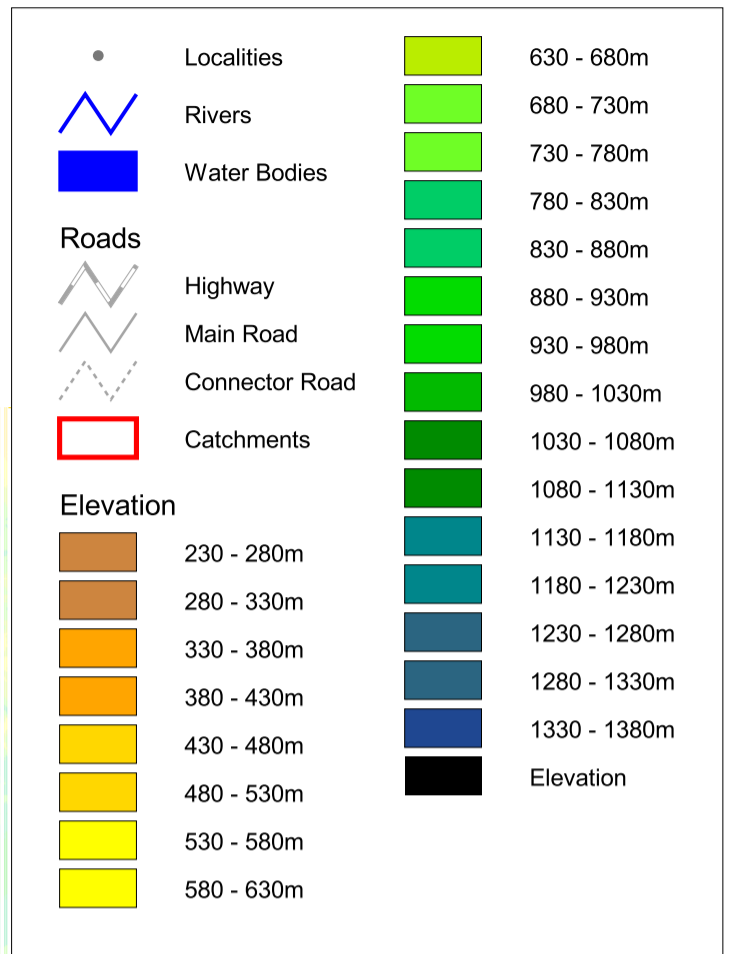

Central Tablelands Landcare District: Topography Map: 5.2

SOURCES
This map has been compiled from data supplied by the Department of Infrastructure Planning and Natural Resources (formerly DLWC)

DISCLAIMER
This map has been compiled from various sources and the Central Tablelands District Landcare Management Committee accept no responsibility for any injury, loss or damage arising from its use, or errors, or omissions therein.

CTLD Sub-Catchments